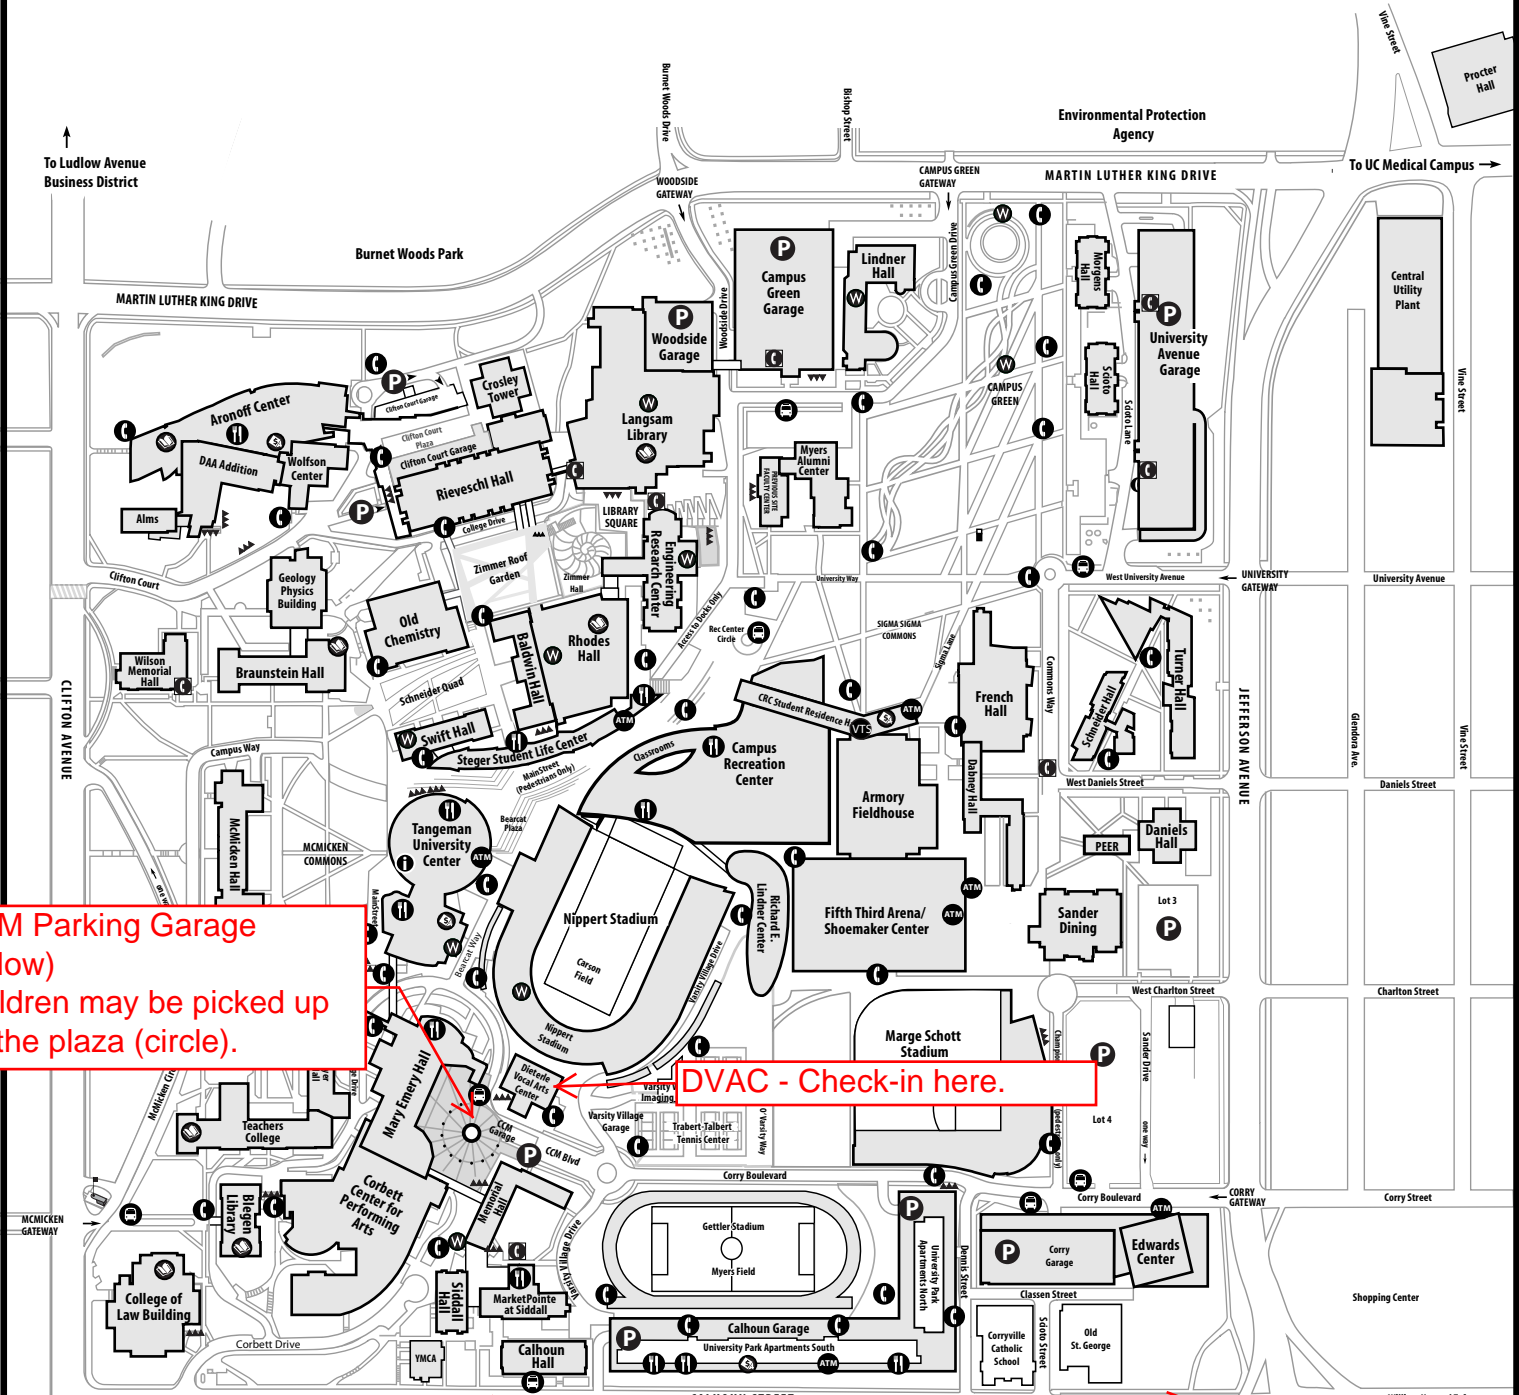

# Uptown West Campus Map

★ Office of Admissions  
University Pavilion, 3rd fl.  
(513) 556-1100

- University Buildings
- P Parking Garages/Lots
- ☎ Shuttle Stops
- ▲ Bicycle Racks
- W Wireless Locations
- ATM ATM/VTS

- ☎ Help Phones
- ☎ Wall Mounted Help Phones
- 📖 Libraries
- 🍴 Dining
- 🛍 Shopping

CCM Parking Garage  
(below)  
Children may be picked up  
on the plaza (circle).

DVAC - Check-in here.

Metered Parking  
on Calhoun Street